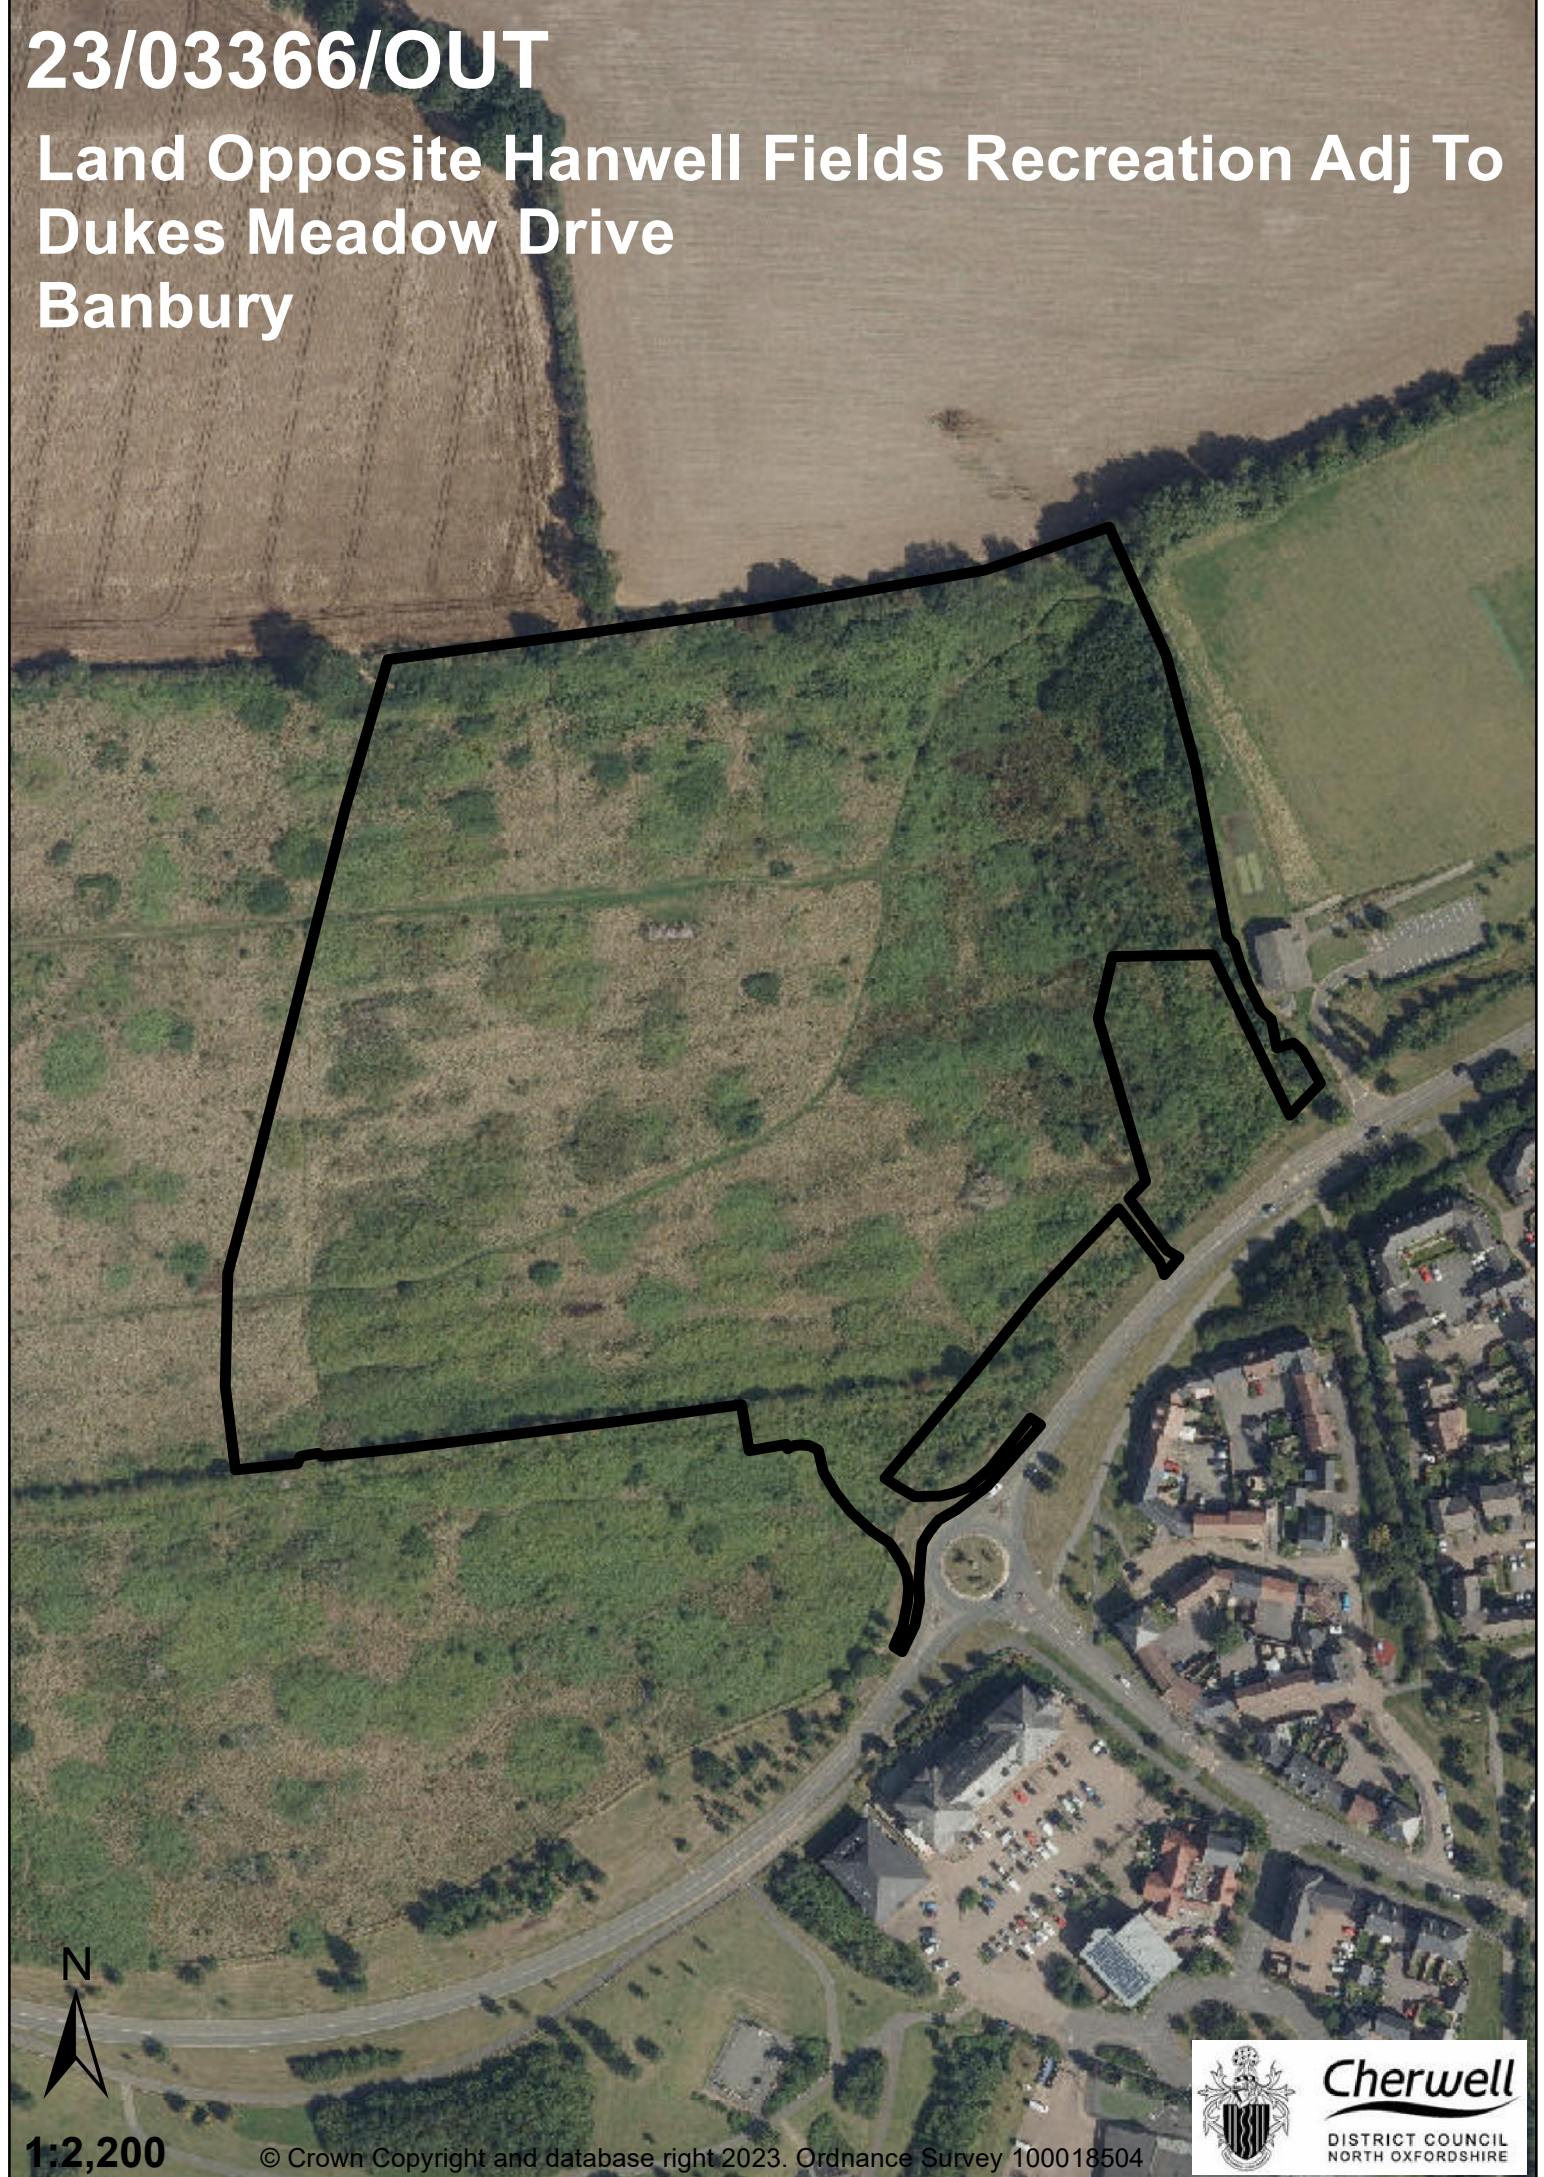

23/03366/OUT

**Land Opposite Hanwell Fields Recreation Adj To
Dukes Meadow Drive
Banbury**

1:2,200

© Crown Copyright and database right 2023. Ordnance Survey 100018504